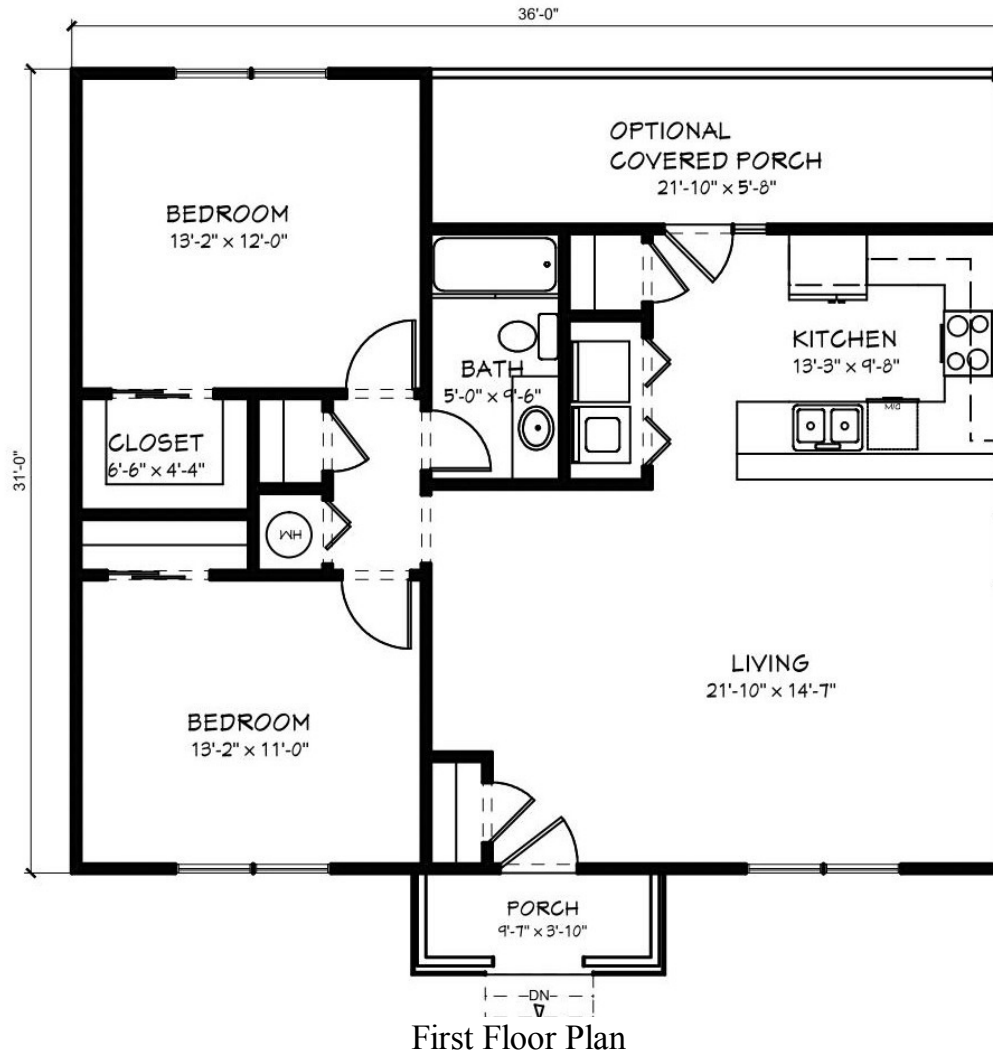

Ryan Moe Home Design

www.RyanDMoe.com

Email: info@ryandmoe.com

Toll-Free: 800-782-1985

This plan can be modified to your exact specifications
Plans and images © 2012 Ryan Moe Home Design